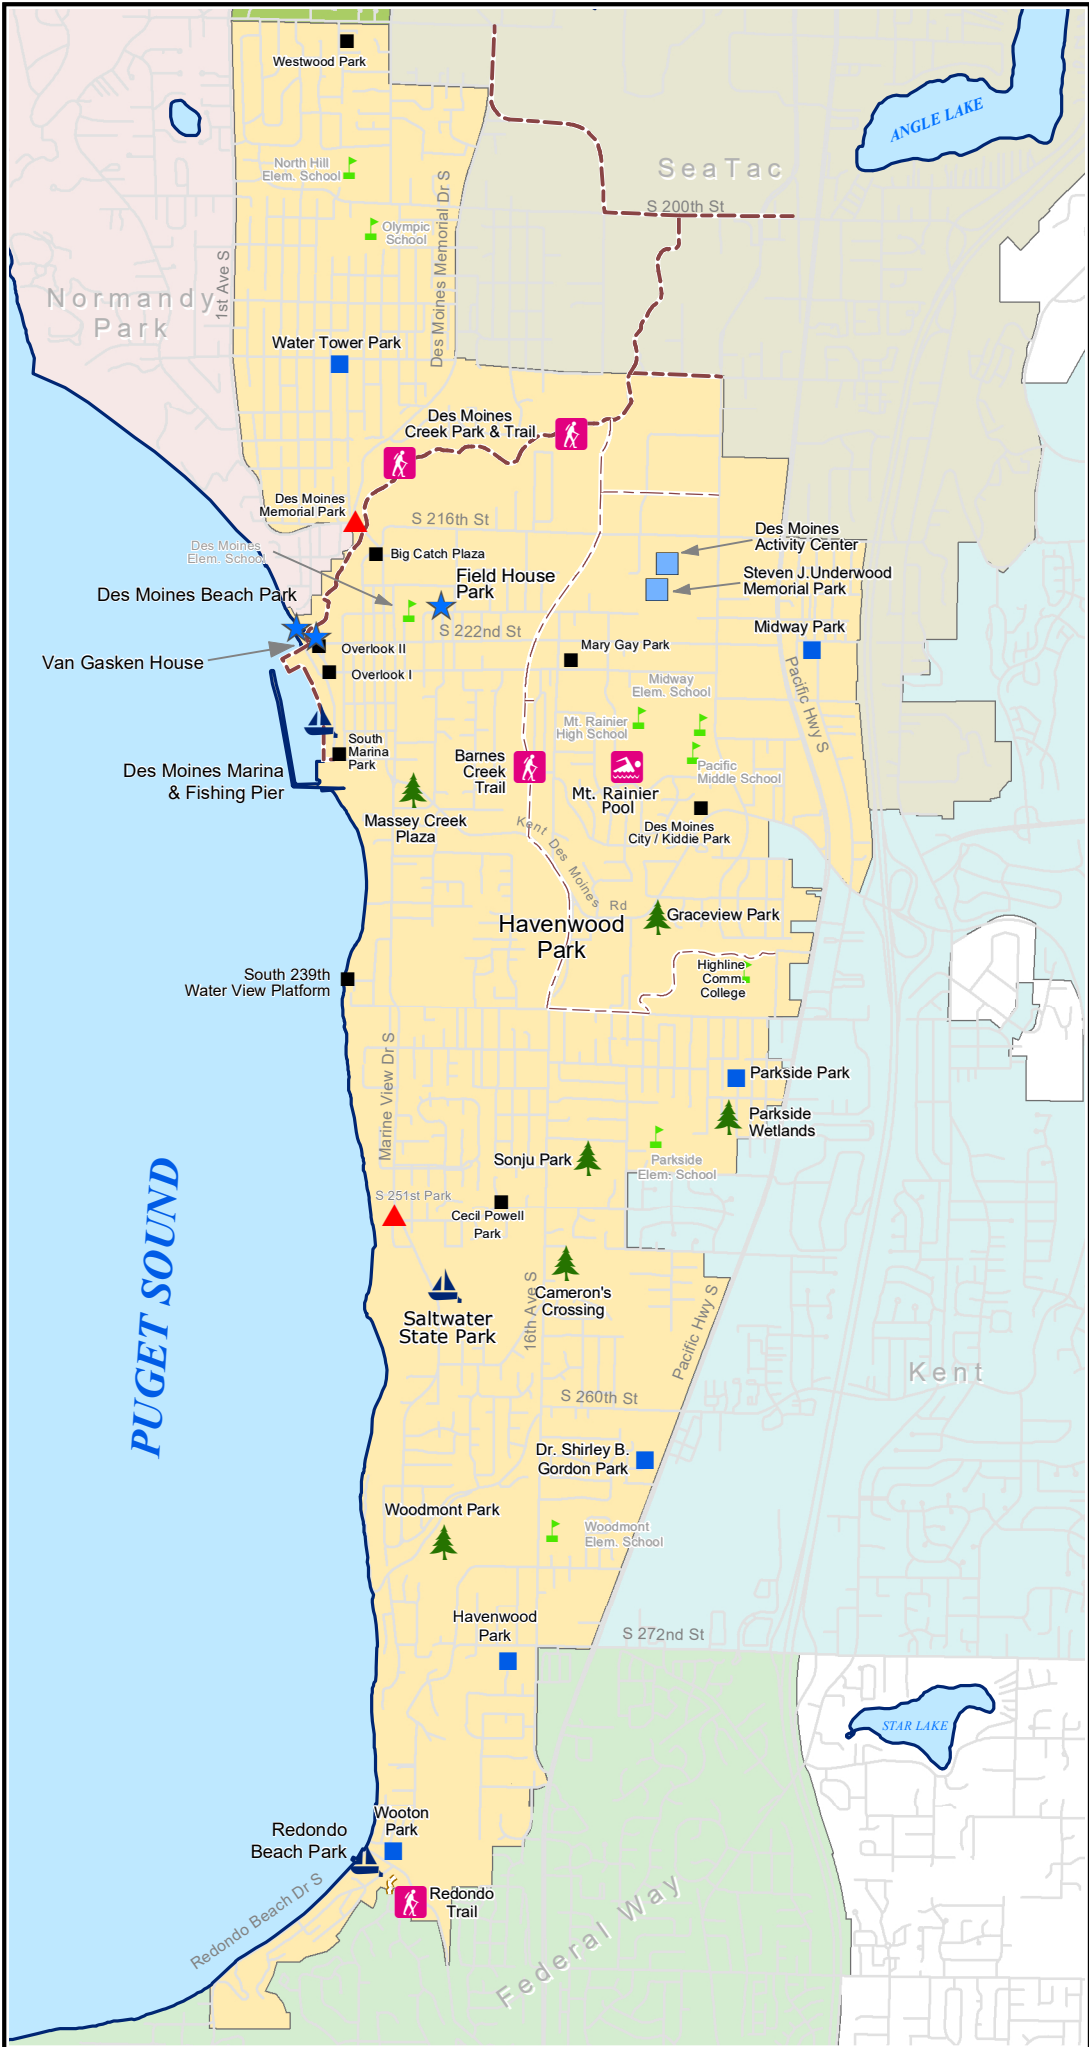

# City of Des Moines

## Parks & Recreation Facilities

**Park Type**

- Mini-Park
- Neighborhood Park
- Community Park
- Conservancy
- ▲ Right of Way
- Pool
- School
- Trails
- Waterfront
- ★ Historic Landmark

**Trails**

- Barnes Creek
- Des Moines Creek
- Redondo Creek
- SR 509 ROW